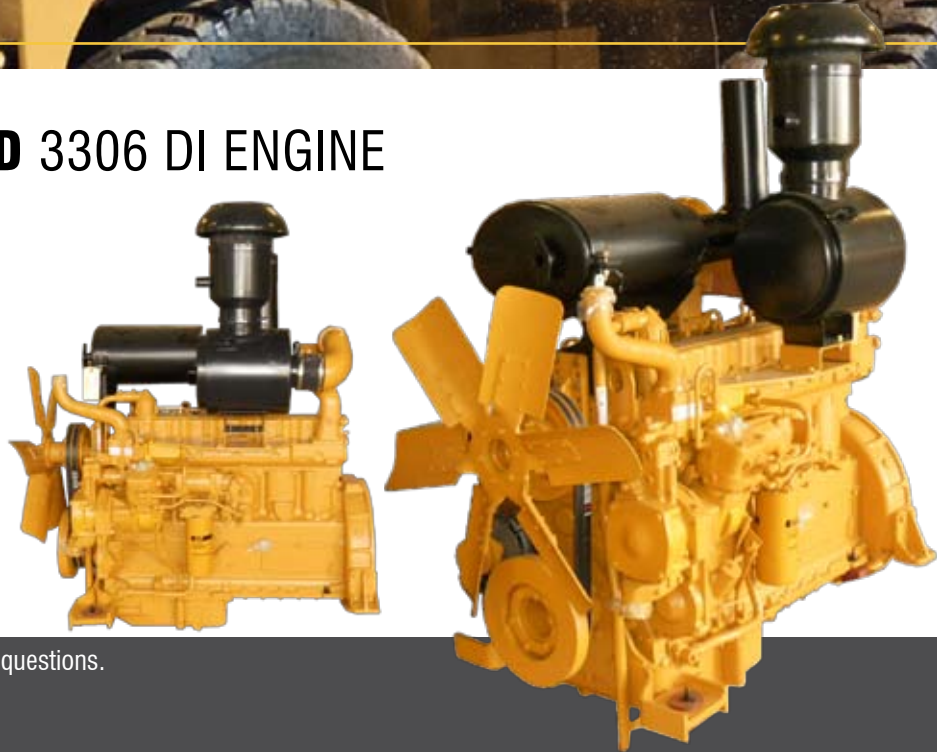

# 3306 DI ENGINE

## COMPLETELY ASSEMBLED 3306 DI ENGINE

**Available for immediate delivery!**

Engine Model	3306 DI
Arrangement	9Y1719
Specifications	162 KW
	220 HP
	2,200 RPM

Please contact your sales representative if you have any questions.  
Part Numbers are used for reference purposes only.