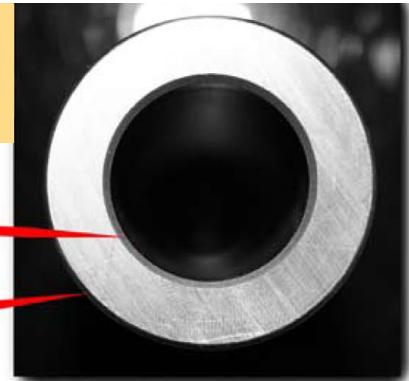

PISTON PINS

CTP Piston Pins are carefully developed through extensive research and precision work with a smoother surface allowing equal hardness on all sides of the piston pins.

Undergoing an inner, outer and depth hardness heat treatment process, CTP Piston Pins are sure to stand against any harsh conditions.

Inner Hardness
Outside Hardness

Smooth Finish

CTP Piston Pins

Pin Part No.	Retainer Part No.	Piston Part No.	Engine
947134	5I7667	5I7537	3064, 3066
1029796	7E1177	1175063	3406C, 3406E
1388506	8N7296	7C2431, 9Y4124	3508, 3512, 3516, 785, G3508, G3508B, G3512, G3512B, G3512E, G3516, G3516B, G3516C, G3516E, G3520B, G3520C, G3520E
1388507	8N7296	CROWN=1338383, SKIRT=1252782	3508, 3508B, 3508C, 3512, 3512B, 3516, 3516B
1540873	1540874	2973080, 2706968	3013, 3013C, 3014, 3024, 3024C, C1.1, C1.5, C2.2
1663648	7X2908	1889141, 1979302, 1979385, CROWN=1979297 SKIRT=1580451,2382736	C7, C9
1687224	7C0111	1777500, 2123659, 2382698	3126B, 3126E