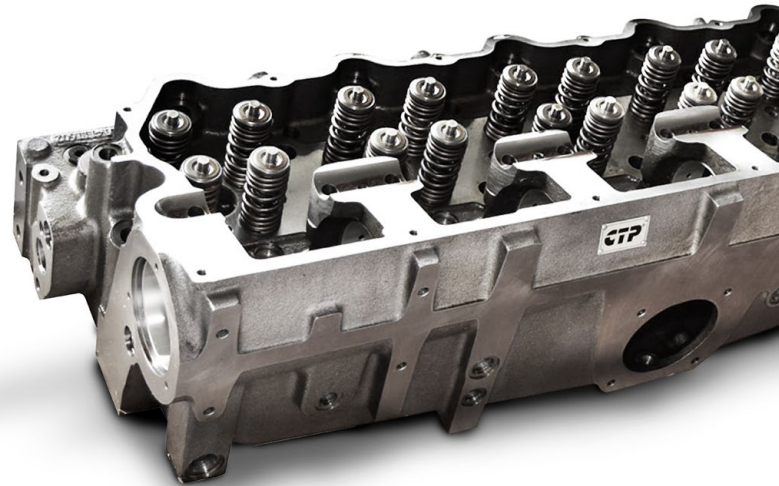

Top Performance

Ready to install on your engine and no core is required.

CYLINDER HEADS

New CTP Manufactured Diesel Cylinder Heads for your equipment

CTP stocks diesel cylinder heads for a huge array of applications, including the latest C-Series engines. Our cylinder heads are CNC machined to exact specifications using premium materials and state-of-the-art manufacturing to ensure the quality of every casting.

Our Cylinder Heads are available as budget-friendly **bare Cylinder Heads** for repairs where re-usable parts are swapped over from the original cylinder head. In addition to the bare cylinder heads we offer a complete inventory of new replacement valvetrain parts to complete the job.

We also offer **complete Cylinder Heads fully built**, ready to install. The heads are assembled using blueprinting methods; where all the parts and components are checked for fitment prior to assembly. All our cylinder heads are checked for dimensional accuracy, straightness and surface finish. The valve seats are micro finished and the assembled cylinder heads are vacuum leak tested to assure a positive valve to seat seal.