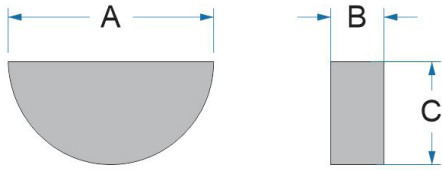

Woodruff Keys - Con't.

Part No.	KEY SIZE	LENGTH (A)	WIDTH (B)	HEIGHT (C)
4H9699	404	12.70MM	3.188MM	4.851MM
4H9743	406	18.923MM	3.188MM	76.20MM
5H2532	403	9.40MM	3.188MM	4.29MM
5H2671	606	18.923MM	4.775MM	7.62MM
8F7689	507	22.352MM	4.064MM	9.195MM
8M3498	607	22.352MM	4.826MM	9.195MM
8M5599	505	15.748MM	3.983MM	6.274MM
8M8353	1010	31.75MM	7.950MM	13.564MM