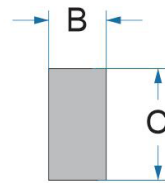

# WOODRUFF KEYS

Precision  
Lock in place

CTP Woodruff keys are offered as semi-circle, square or rectangular, to fit many applications. The purpose of the key is to transfer the torque load from a shaft to the working gear. The key's main function is as a fail-safe or sacrificial device to ensure that there is no damage to the gears in the event that the gears become jammed; the key will break or shear before damage to the gears occur.

Part No.	KEY SIZE	LENGTH (A)	WIDTH (B)	HEIGHT (C)
1B8701	304	12.57MM	2.395MM	4.85MM
1B8702	404	12.57MM	3.188MM	4.85MM
1B8703	305	15.75MM	2.395MM	6.02MM
1B8704	405	15.75MM	3.188MM	6.02MM
1B8705	505	15.75MM	3.983MM	6.02MM
1B8706	406	18.92MM	3.188MM	7.62MM
1B8707	506	18.92MM	3.983MM	7.62MM
1B8708	606	18.92MM	4.775MM	7.62MM
1B8709	507	22.10MM	3.983MM	9.19MM
1B8710	607	22.10MM	4.775MM	9.19MM
1B8712	608	25.27MM	4.775MM	10.80MM
1B8714	808	25.27MM	6.363MM	10.80MM
1B8715	609	28.45MM	4.775MM	11.99MM
1B8716	809	28.45MM	6.363MM	11.99MM
1B8719	810	31.62MM	6.363MM	13.56MM
1B8721	1011	34.80MM	7.950MM	14.76MM
1B8722	812	37.97MM	6.363MM	15.95MM

Part No.	KEY SIZE	LENGTH (A)	WIDTH (B)	HEIGHT (C)
1B8724	1017	53.85MM	7.950MM	13.16MM
1B8735	303	9.40MM	2.395MM	4.29MM
1B8736	807	22.10MM	6.363MM	9.19MM
1B8737	1009	28.45MM	7.950MM	11.99MM
1B8741	1212	37.97MM	9.583MM	15.95MM
1B8742	1022-1	69.72MM	7.950MM	14.76MM
1B8743	1222	69.72MM	9.583MM	18.72MM
1B8744	1222-1	69.72MM	9.583MM	14.76MM
1B8745	1622	69.72MM	12.713MM	18.72MM
2B9373	806	18.92MM	6.363MM	7.62MM
2D7926	2028	88.90MM	15.735MM	23.47MM
2N3960	505	15.748MM	3.983MM	6.02MM
3D2148	1422-1	69.85MM	11.176MM	14.757MM
3H1489	304	12.573MM	2.395MM	4.851MM
3K4723	708	25.27MM	5.57MM	10.80MM
4H3157	808	25.27MM	6.363MM	10.80MM
4H9698	506	19.05MM	3.983MM	7.888MM

## Woodruff Keys (Bar)

Part No.	LENGTH (A)	WIDTH (B)	HEIGHT (C)
1D1158	63.5MM	6.35MM	6.35MM
4D6086	101.60MM	15.68MM	15.68MM
4K0484	38.10MM	7.74MM	7.74MM
5K5887	50.80MM	6.37MM	6.37MM
9D2717	88.90MM	12.70MM	12.70MM
9T7770	47.62MM	4.77MM	4.77MM